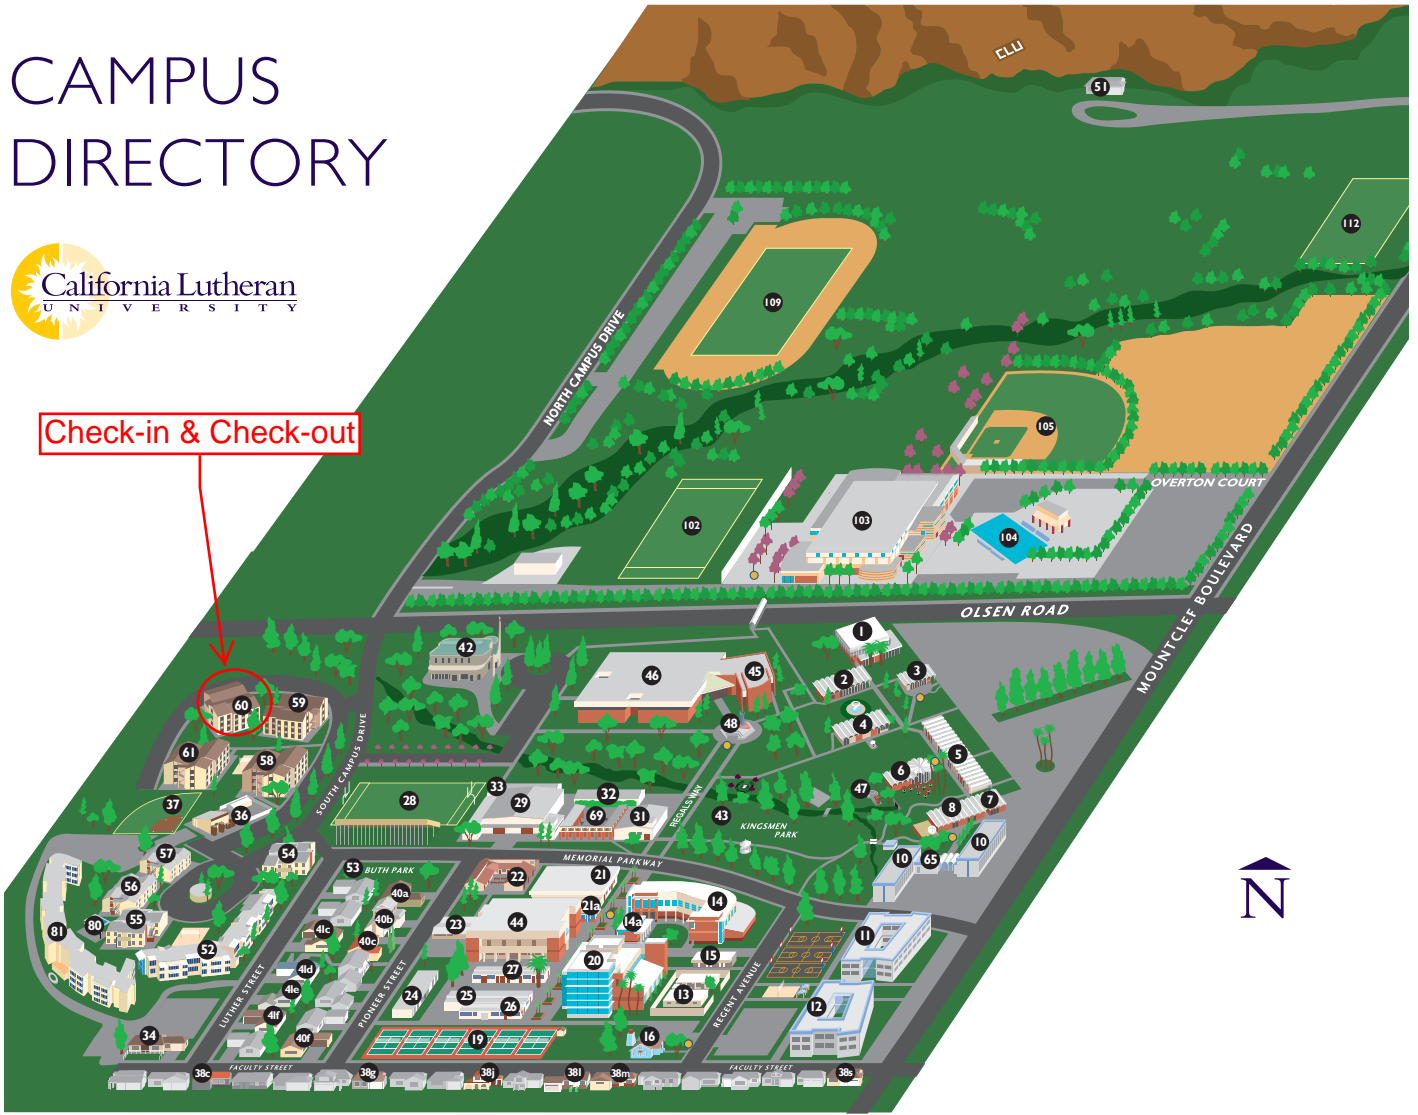

CAMPUS DIRECTORY

Check-in & Check-out

Administrative Offices

Academic Affairs	1
Academic and Accessibility Resources Center	46
Administration and Finance	2
Admission (Graduate)	
Education, Psychology	20
MBA, MPPA, MSCS	5
Admission (Undergraduate)	1
Adult Degree Program (ADEP)	5
Alumni Relations	1
Athletics Office	103
Box Office	29
Business Office	2
California Lutheran Educational Foundation (CLEF)	1
Campus Ministry	42
Campus Safety and Security	3
Career Services	8
Church Relations	3
Community Service Center	31
Continuing and Professional Education	20
Conferences and Events	40b
Counseling Services (Student)	40c
Counseling Services (Community)	40c
Creative Media Center	27
Development Office	1
Early Childhood Center	51
EF International Language Schools	
Mattson House (203 Faculty St.)	34
Estate and Gift Planning	1
Facility Operations and Planning	36
Financial Aid	1
Foundation Relations and Scholarship Development	1
Graduate and Adult Programs	5
Graduate Marketing	5
Graduate Student Services	20
Health Services	13
Human Resources	3
Information Systems and Services (ISS)	46
International Student Programs	31
KCLU Radio Station	65

Mail Center	31
Marketing and Communications	1
Math/Science Upward Bound	27
Media Relations	1
Media Services	20
Multicultural Programs	31
President's Office	1
Printing Services	27
Registrar's Office	1
Residence Life	52
Scandinavian Cultural Center (26 Faculty St.)	38s
Sports Information	103
Student Affairs	31
Student Employment	8
Student Newspaper (The Echo)	40a
Student Programs	31
Student Support Services	46
Study Abroad Center	7
Switchboard	3
Telecommunications	5
University Advancement	1
University Relations	1
Upward Bound	27
Welcome Center	3

Major Facilities

Ahmanson Science Center	44
Alumni Hall	5
Art Buildings	23
Auxiliary Practice Field	112
Bell House (3263 Pioneer St.)	40b
Bookstore	4
Buth Park	53
Café à la Cart	21a
Centrum Café	6
Counseling Services (3259 Pioneer St.)	40c
"D" Building	24
Dining Commons	8
"E" Building	27
Enormous Luther, Falde Plaza	48
"F" Building	25
Facilities	36
"G" Building	26
George "Sparky" Anderson Field	105

Gibello Field	37
Gilbert Sports and Fitness Center	103
Gym/Auditorium	29
Hansen Administration Building	2
"K" Building	33
Kingsmen Park, Regals Way	43
Kwan Fong Gallery	14
Little Theatre	32
Lundring Events Center	103
Mathews Outdoor Learning Center	47
Mt. Clef Stadium	28
Nygreen Hall	21
Orville Dahl Centrum	6
Overton Hall	14a
Pavilion	69
Pearson Library	46
Pederson Administration Building	1
Pederson Ranch House	16
Peters Hall	22
Pool/Recreation Center	80
Preus-Brandt Forum	45
Roth Nelson Room	7
Samuelson Aquatics Center	104
Samuelson Chapel	42
Soccer Field and Track	109
Soiland Humanities Center	14
Spies-Bornemann Center for Education and Technology	20
Student Union Building (SUB)	31
Tennis Courts	19
Ullman Stadium	105
West Field	102
Zimmerman Music Studios	15

● CLU History Displays

Student Housing