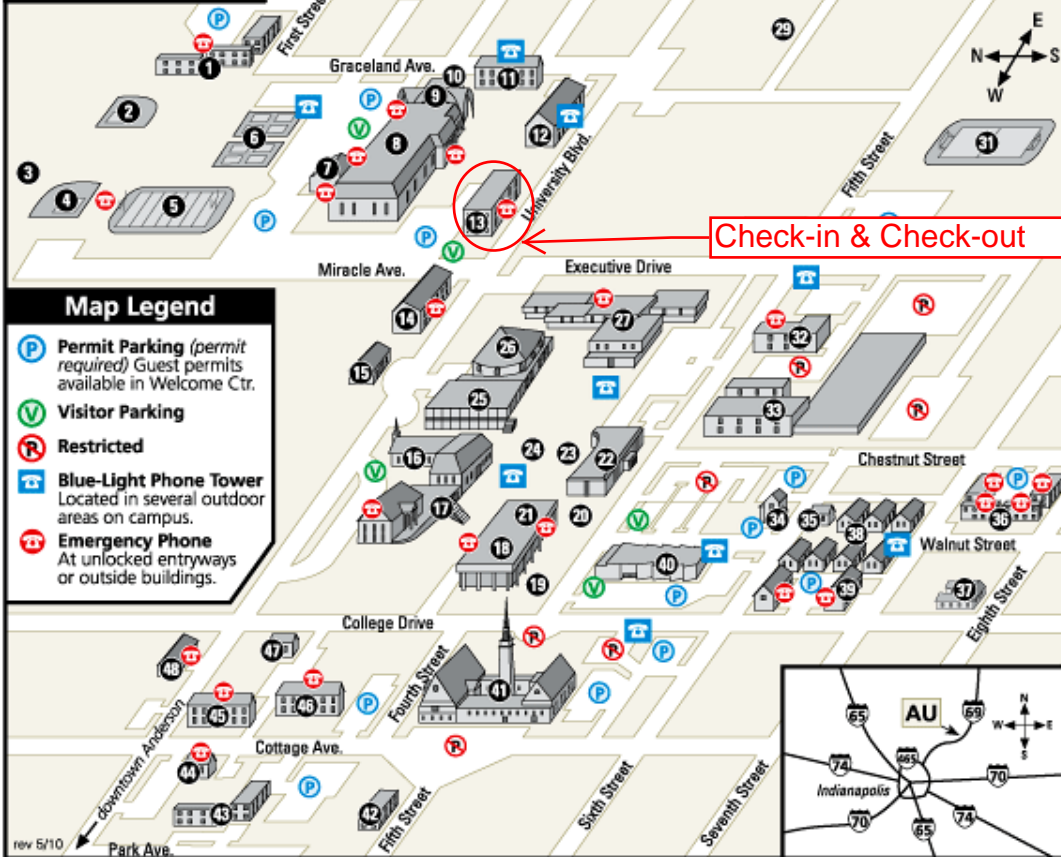

ANDERSON UNIVERSITY

- Map Legend**
- Permit Parking** (permit required) Guest permits available in Welcome Ctr.
 - Visitor Parking**
 - Restricted**
 - Blue-Light Phone Tower**
Located in several outdoor areas on campus.
 - Emergency Phone**
At unlocked entryways or outside buildings.