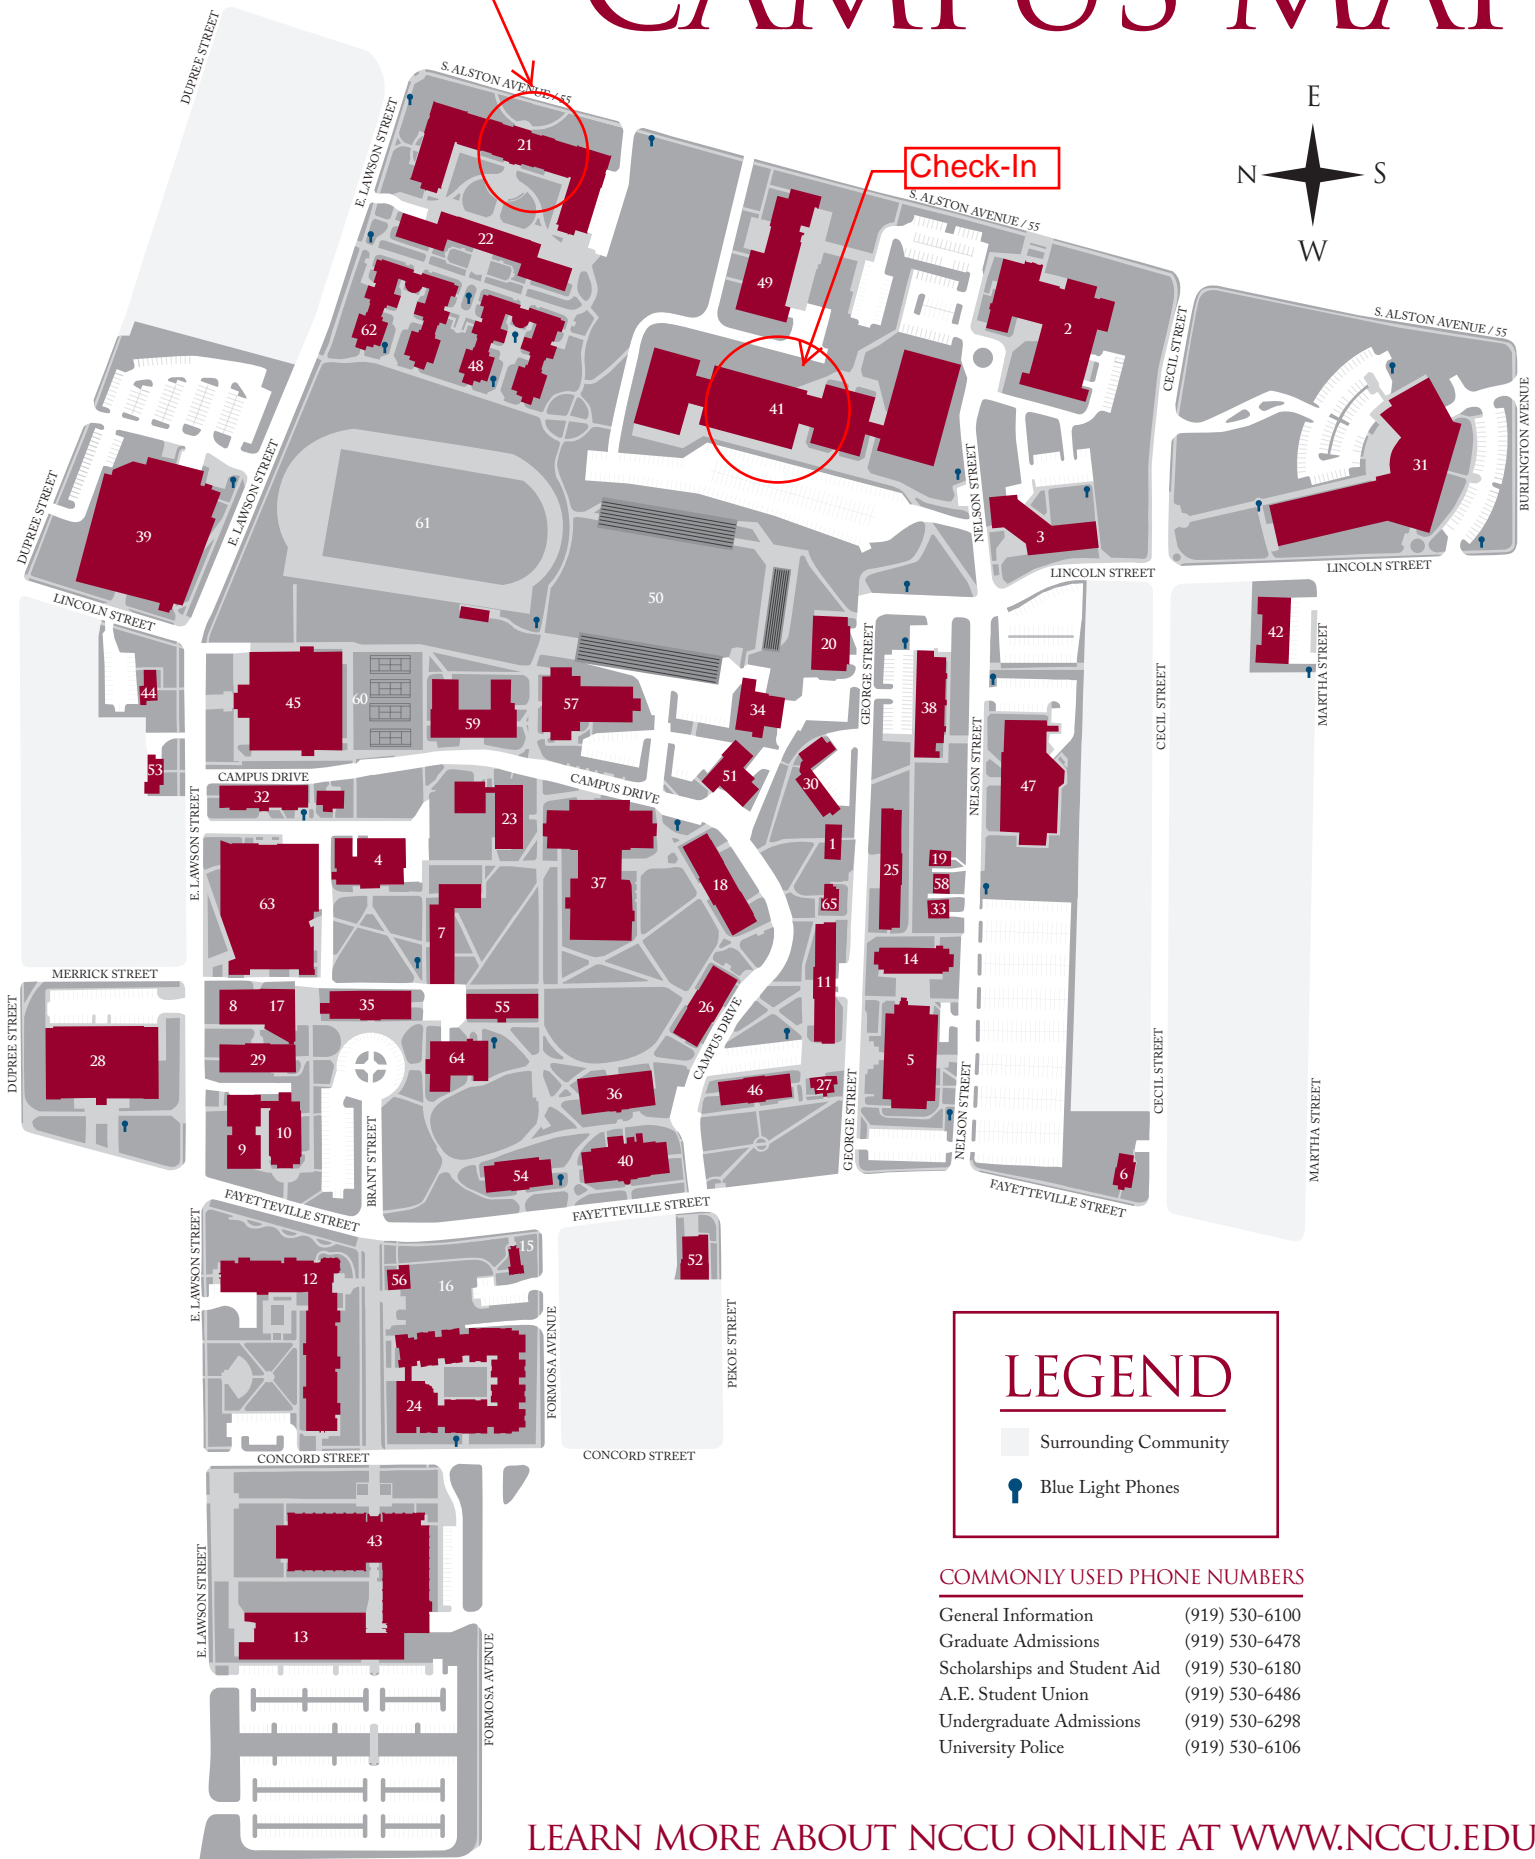

# NORTH CAROLINA CENTRAL UNIVERSITY CAMPUS MAP

Residence Hall

Check-In